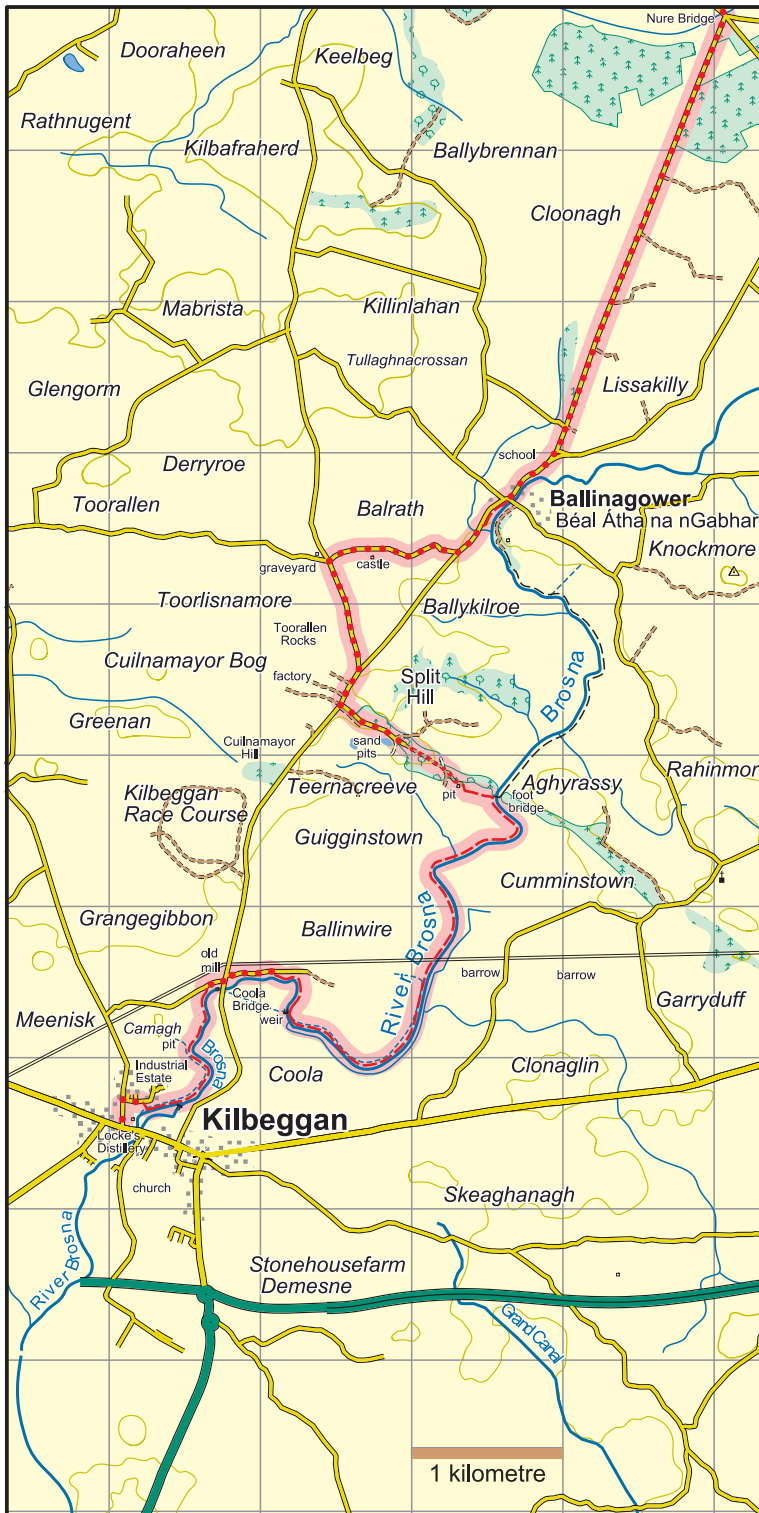

Westmeath Way : Map 1 Kilbeggan to Ballinagower

	National Road
	Main Road
	Minor Road
	Forest/ Dirt Road
	Track
	Rough Path/ No path
	Major power line
	Railway
	County boundary
	Cliff - impassable/small
	Forest - conifer/deciduous
	Car Park
	Church

The National Trails Office encourages trail users to apply the Leave No Trace principles:

1. Plan ahead and prepare
2. Be considerate of others
3. Respect farm animals and wildlife
4. Travel and camp on durable ground
5. Leave what you find
6. Dispose of waste properly
7. Minimise the affects of fire